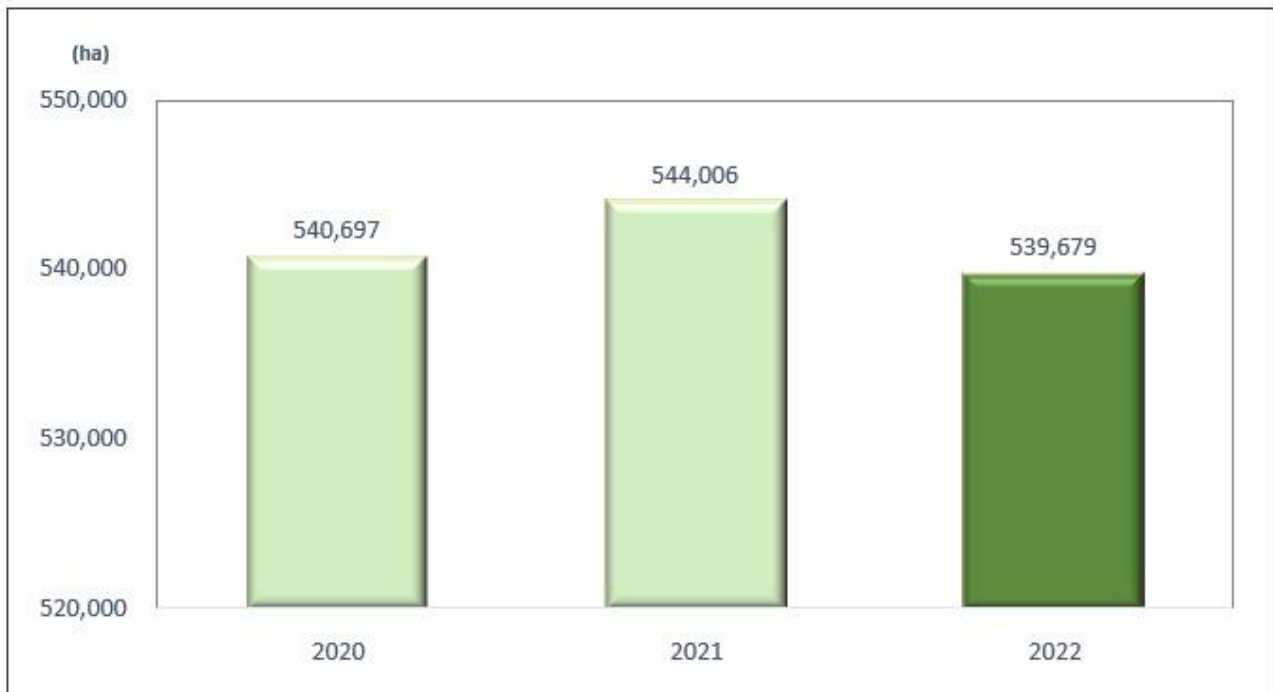

North Korea's Rice Cultivated Area in 2022

In 2022, the rice cultivated area of North Korea recorded 539,679ha, which decreased by 4,327ha (-0.8%) from 544,006ha in 2021.

< Rice cultivated area of North Korea in 2022 >

(Unit: ha, %)

	2021	2022	Change	Percent change
Cultivated area of rice	544,006	539,679	-4,327	-0.8

< Rice cultivated area of North Korea by year >

1. Rice cultivated area of North Korea in 2022

- In 2022, the rice cultivated area of North Korea recorded 539,679ha, which decreased by 4,327ha (-0.8%) from 544,006ha in 2021.
- In 2022, the rice cultivated area of North Korea stood at 74.2% of the rice cultivated area of South Korea (727,158ha).

< Rice cultivated area of North Korea in 2022 >

(Unit: ha, %)

	2021	2022	Change	Percent change
Cultivated area of rice	544,006	539,679	-4,327	-0.8

< Trend in the rice cultivated area of North Korea by year >

2. Rice cultivated area of North Korea by province in 2022

- As for the rice cultivated area by province, Hwangnam recorded the highest figure of 140,098ha (26.0%), which was followed by Pyongbuk (102,965ha, 19.1%) and Pyongnam (78,660ha, 14.6%).