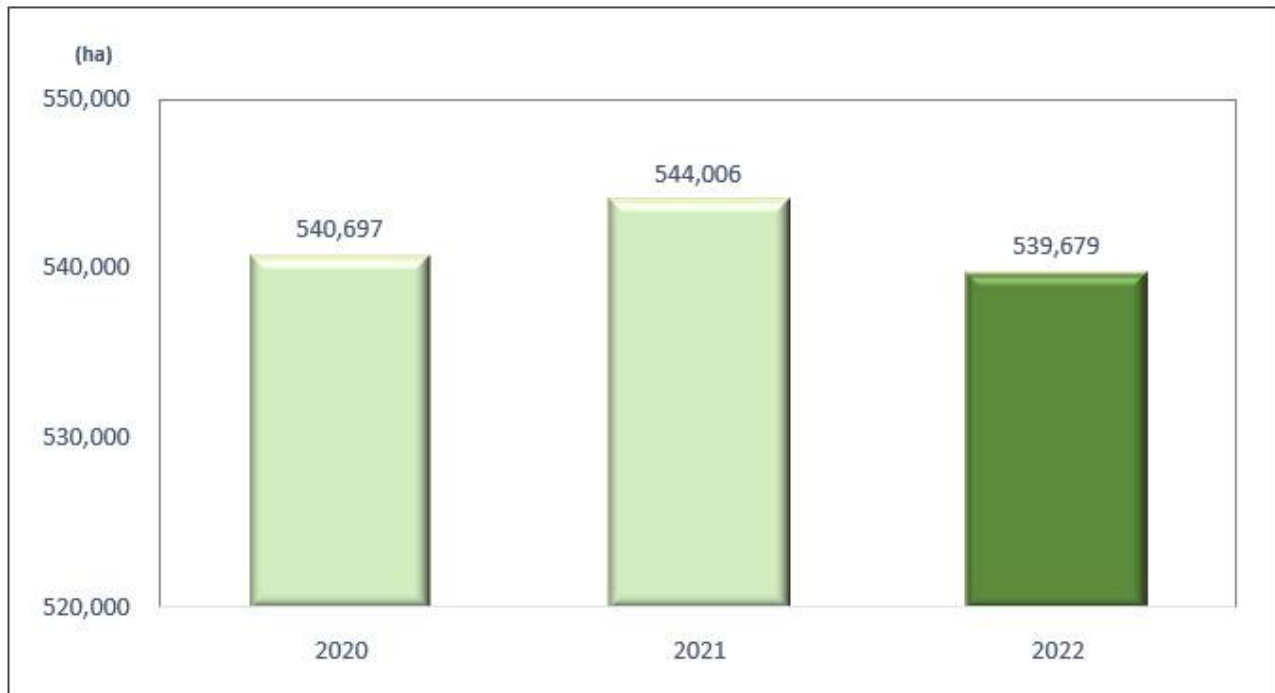

North Korea's Rice Cultivated Area in 2022

In 2022, the rice cultivated area of North Korea recorded 539,679ha, which decreased by 4,327ha (-0.8%) from 544,006ha in 2021.

< Rice cultivated area of North Korea in 2022 >

(Unit: ha, %)

	2021	2022	Change	Percent change
Cultivated area of rice	544,006	539,679	-4,327	-0.8

< Rice cultivated area of North Korea by year >

1. Rice cultivated area of North Korea in 2022

- In 2022, the rice cultivated area of North Korea recorded 539,679ha, which decreased by 4,327ha (-0.8%) from 544,006ha in 2021.
- In 2022, the rice cultivated area of North Korea stood at 74.2% of the rice cultivated area of South Korea (727,158ha).

< Rice cultivated area of North Korea in 2022 >

(Unit: ha, %)

	2021	2022	Change	Percent change
Cultivated area of rice	544,006	539,679	-4,327	-0.8

< Trend in the rice cultivated area of North Korea by year >

2. Rice cultivated area of North Korea by province in 2022

- As for the rice cultivated area by province, Hwangnam recorded the highest figure of 140,098ha (26.0%), which was followed by Pyongbuk (102,965ha, 19.1%) and Pyongnam (78,660ha, 14.6%).