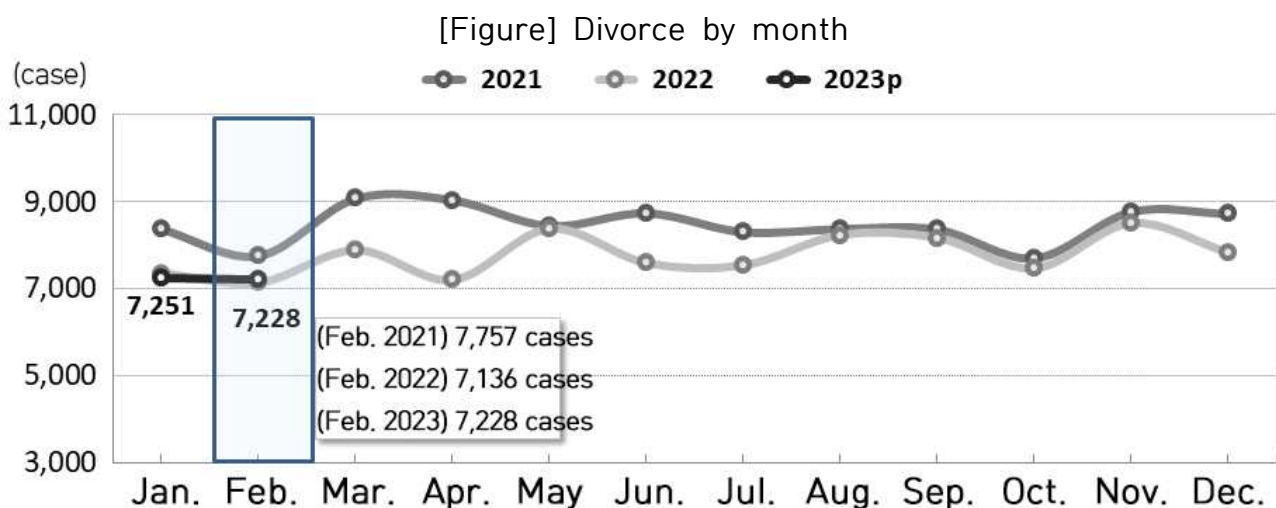

[Figure] Death by month

## 3. Marriage

- The number of marriages was 17,846 cases in February, which went up by 2,541 cases (16.6%) year-on-year.

[Table] Number of marriages and percent changes

	2021	2022	2022			2023 <sup>p</sup>		
			Feb.	Jan. ~ Feb.	Dec.	Jan.	Feb.	Jan. ~ Feb.
Number of marriages (case)	192,507	191,690	15,305	30,058	19,883	17,926	<b>17,846</b>	35,772
Year-on-year percent change (%)	-9.8	-0.4	2.2	-3.8	0.6	21.5	<b>16.6</b>	19.0

#### 4. Divorce

- The number of divorces was 7,228 cases in February, which grew by 92 cases (1.3%) year-on-year.

[Table] Number of divorces and percent changes

	2021	2022	2022			2023 <sup>p</sup>		
			Feb.	Jan. ~ Feb.	Dec.	Jan.	Feb.	Jan. ~ Feb.
Number of divorces (case)	101,673	93,232	7,136	14,490	7,821	7,251	7,228	14,479
Year-on-year percent change (%)	-4.5	-8.3	-8.0	-10.2	-10.4	-1.4	1.3	-0.1