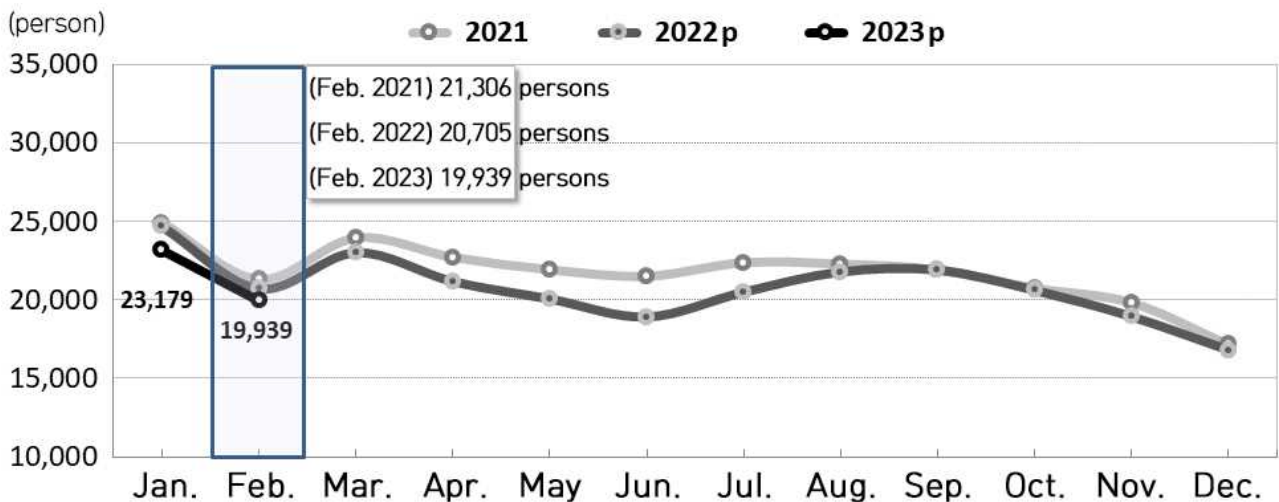

## Vital Statistics in February 2023

- The number of live births was 19,939 persons in February, falling by 3.7% year-on-year.
- The number of deaths was 27,390 persons in February, dropping by 6.5% year-on-year.
- The number of marriages was 17,846 cases in February, rising by 16.6% year-on-year.
- The number of divorces was 7,228 cases in February, rising by 1.3% year-on-year.
- The natural increase (Live births - Deaths) marked a negative figure of -7,452 persons.

### <Trends in Vital Statistics>

- Live birth and death

○ Marriage and divorce

### 1. Live birth

□ The number of live births was 19,939 persons in February, which dropped by 766 persons (-3.7%) year-on-year.

[Table] Number of live births and percent changes

	2021	2022 <sup>p</sup>	2022 <sup>p</sup>			2023 <sup>p</sup>		
			Feb.	Jan. ~ Feb.	Dec.	Jan.	Feb.	Jan. ~ Feb.
Number of live births (person)	260,562	249,031	20,705	45,370	16,803	23,179	<b>19,939</b>	43,118
Year-on-year percent change (%)	-4.3	-4.4	-2.8	-1.8	-2.2	-6.0	<b>-3.7</b>	-5.0

[Figure] Live birth by month