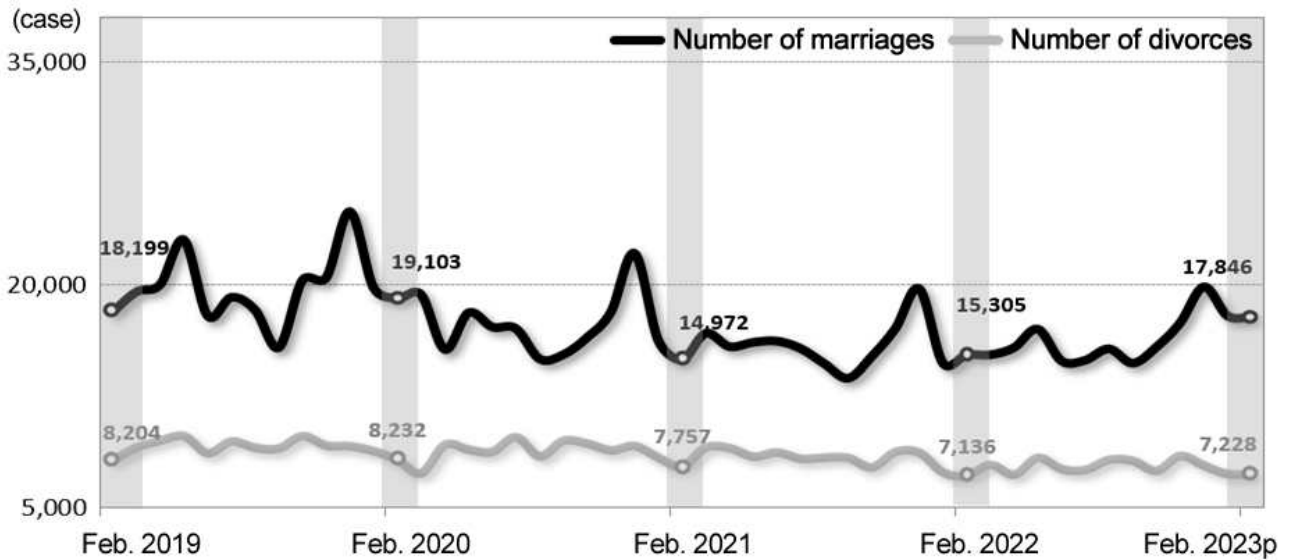

## Vital Statistics in February 2023

- The number of live births was 19,939 persons in February, falling by 3.7% year-on-year.
- The number of deaths was 27,390 persons in February, dropping by 6.5% year-on-year.
- The number of marriages was 17,846 cases in February, rising by 16.6% year-on-year.
- The number of divorces was 7,228 cases in February, rising by 1.3% year-on-year.
- The natural increase (Live births - Deaths) marked a negative figure of -7,452 persons.

### <Vital Statistics>

(Unit: person (case), person (case) per 1,000 population, %)

	Number of live births		Number of deaths		Natural increase		Number of marriages		Number of divorces	
		Crude birth rate		Crude death rate		Natural increase rate		Crude marriage rate		Crude divorce rate
Feb. 2022 <sup>p</sup>	20,705	5.3	29,295	7.4	-8,590	-2.2	15,305	3.9	7,136	1.8
<b>Feb. 2023<sup>p</sup></b>	<b>19,939</b>	<b>5.1</b>	<b>27,390</b>	<b>7.0</b>	<b>-7,452</b>	<b>-1.9</b>	<b>17,846</b>	<b>4.5</b>	<b>7,228</b>	<b>1.8</b>
Change	-766	-0.2	-1,905	-0.5	1,139	0.3	2,541	0.7	92	0.0
Percent change	-3.7	-	-6.5	-	-	-	16.6	-	1.3	-

### <Trends in Vital Statistics>

- Live birth and death

○ Marriage and divorce

### 1. Live birth

□ The number of live births was 19,939 persons in February, which dropped by 766 persons (-3.7%) year-on-year.

[Table] Number of live births and percent changes

	2021	2022 <sup>p</sup>	2022 <sup>p</sup>			2023 <sup>p</sup>		
			Feb.	Jan. ~ Feb.	Dec.	Jan.	Feb.	Jan. ~ Feb.
Number of live births (person)	260,562	249,031	20,705	45,370	16,803	23,179	<b>19,939</b>	43,118
Year-on-year percent change (%)	-4.3	-4.4	-2.8	-1.8	-2.2	-6.0	<b>-3.7</b>	-5.0