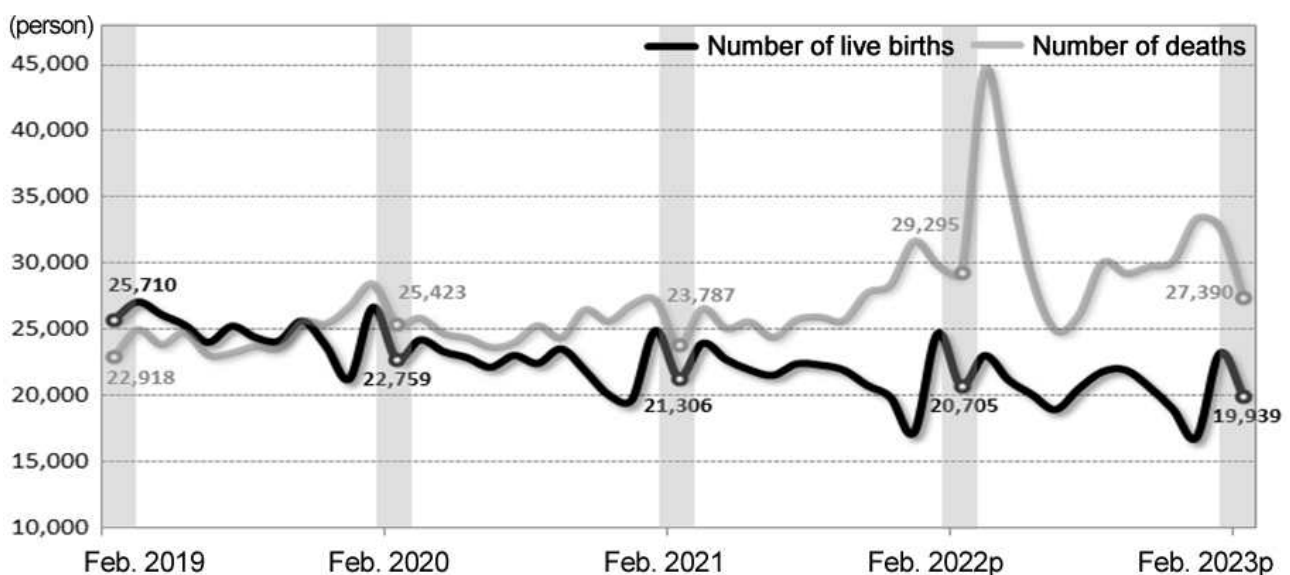

## Vital Statistics in February 2023

- The number of live births was 19,939 persons in February, falling by 3.7% year-on-year.
- The number of deaths was 27,390 persons in February, dropping by 6.5% year-on-year.
- The number of marriages was 17,846 cases in February, rising by 16.6% year-on-year.
- The number of divorces was 7,228 cases in February, rising by 1.3% year-on-year.
- The natural increase (Live births - Deaths) marked a negative figure of -7,452 persons.

### <Vital Statistics>

(Unit: person (case), person (case) per 1,000 population, %)

	Number of live births		Number of deaths		Natural increase		Number of marriages		Number of divorces	
		Crude birth rate		Crude death rate		Natural increase rate		Crude marriage rate		Crude divorce rate
Feb. 2022 <sup>p</sup>	20,705	5.3	29,295	7.4	-8,590	-2.2	15,305	3.9	7,136	1.8
<b>Feb. 2023<sup>p</sup></b>	<b>19,939</b>	<b>5.1</b>	<b>27,390</b>	<b>7.0</b>	<b>-7,452</b>	<b>-1.9</b>	<b>17,846</b>	<b>4.5</b>	<b>7,228</b>	<b>1.8</b>
Change	-766	-0.2	-1,905	-0.5	1,139	0.3	2,541	0.7	92	0.0
Percent change	-3.7	-	-6.5	-	-	-	16.6	-	1.3	-

### <Trends in Vital Statistics>

- Live birth and death

○ Marriage and divorce

### 1. Live birth

□ The number of live births was 19,939 persons in February, which dropped by 766 persons (-3.7%) year-on-year.

[Table] Number of live births and percent changes

	2021	2022 <sup>p</sup>	2022 <sup>p</sup>			2023 <sup>p</sup>		
			Feb.	Jan. ~ Feb.	Dec.	Jan.	Feb.	Jan. ~ Feb.
Number of live births (person)	260,562	249,031	20,705	45,370	16,803	23,179	<b>19,939</b>	43,118
Year-on-year percent change (%)	-4.3	-4.4	-2.8	-1.8	-2.2	-6.0	<b>-3.7</b>	-5.0