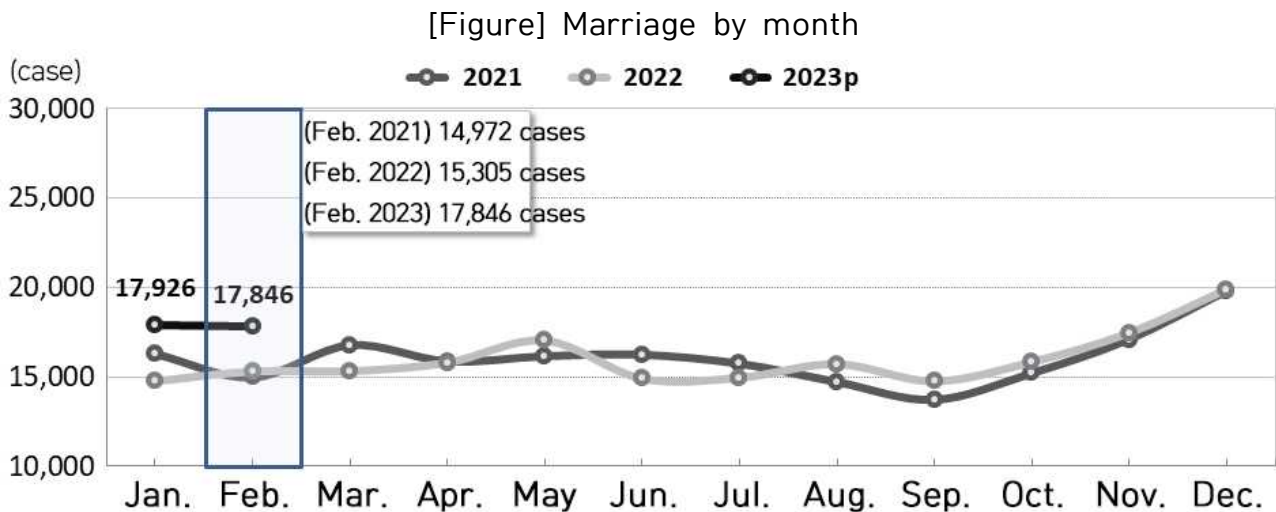

## 2. Death

- The number of deaths was 27,390 persons in February, which fell by 1,905 persons (-6.5%) year-on-year.

[Table] Number of deaths and percent change

	2021	2022 <sup>p</sup>	2022 <sup>p</sup>			2023 <sup>p</sup>		
			Feb.	Jan. ~ Feb.	Dec.	Jan.	Feb.	Jan. ~ Feb.
Number of deaths (person)	317,680	372,826	29,295	59,143	33,360	32,703	<b>27,390</b>	60,094
Year-on-year percent change (%)	4.2	17.4	23.2	15.9	5.4	9.6	<b>-6.5</b>	1.6

[Figure] Death by month

## 3. Marriage

- The number of marriages was 17,846 cases in February, which went up by 2,541 cases (16.6%) year-on-year.

[Table] Number of marriages and percent changes

	2021	2022	2022			2023 <sup>p</sup>		
			Feb.	Jan. ~ Feb.	Dec.	Jan.	Feb.	Jan. ~ Feb.
Number of marriages (case)	192,507	191,690	15,305	30,058	19,883	17,926	<b>17,846</b>	35,772
Year-on-year percent change (%)	-9.8	-0.4	2.2	-3.8	0.6	21.5	<b>16.6</b>	19.0