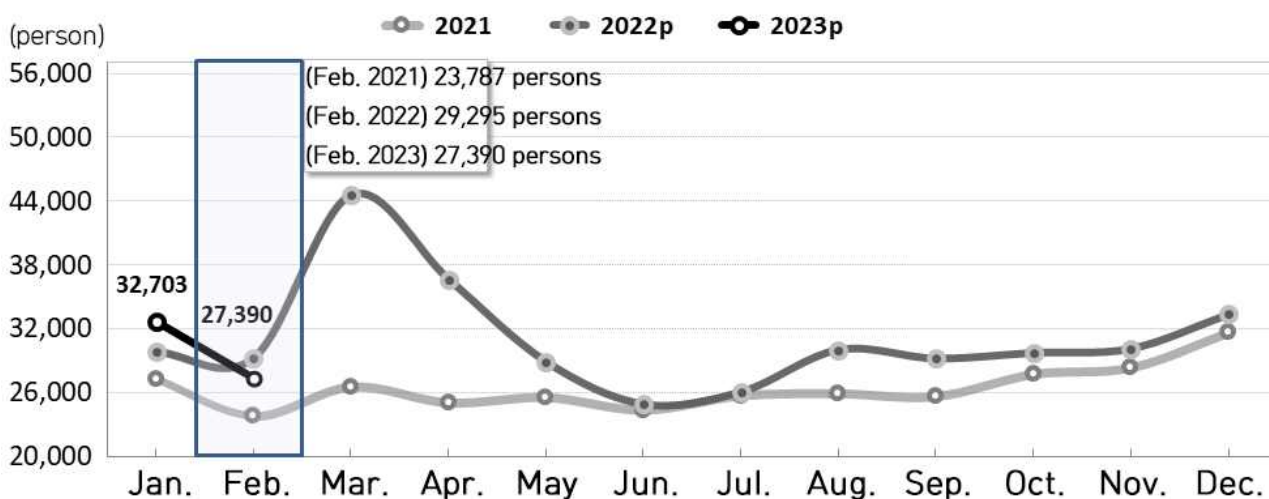

### 1. Live birth

□ The number of live births was 19,939 persons in February, which dropped by 766 persons (-3.7%) year-on-year.

[Table] Number of live births and percent changes

	2021	2022 <sup>p</sup>	2022 <sup>p</sup>			2023 <sup>p</sup>		
			Feb.	Jan. ~ Feb.	Dec.	Jan.	Feb.	Jan. ~ Feb.
Number of live births (person)	260,562	249,031	20,705	45,370	16,803	23,179	<b>19,939</b>	43,118
Year-on-year percent change (%)	-4.3	-4.4	-2.8	-1.8	-2.2	-6.0	<b>-3.7</b>	-5.0

[Figure] Live birth by month

## 2. Death

- The number of deaths was 27,390 persons in February, which fell by 1,905 persons (-6.5%) year-on-year.

[Table] Number of deaths and percent change

	2021	2022 <sup>p</sup>	2022 <sup>p</sup>			2023 <sup>p</sup>		
			Feb.	Jan. ~ Feb.	Dec.	Jan.	Feb.	Jan. ~ Feb.
Number of deaths (person)	317,680	372,826	29,295	59,143	33,360	32,703	<b>27,390</b>	60,094
Year-on-year percent change (%)	4.2	17.4	23.2	15.9	5.4	9.6	<b>-6.5</b>	1.6

[Figure] Death by month