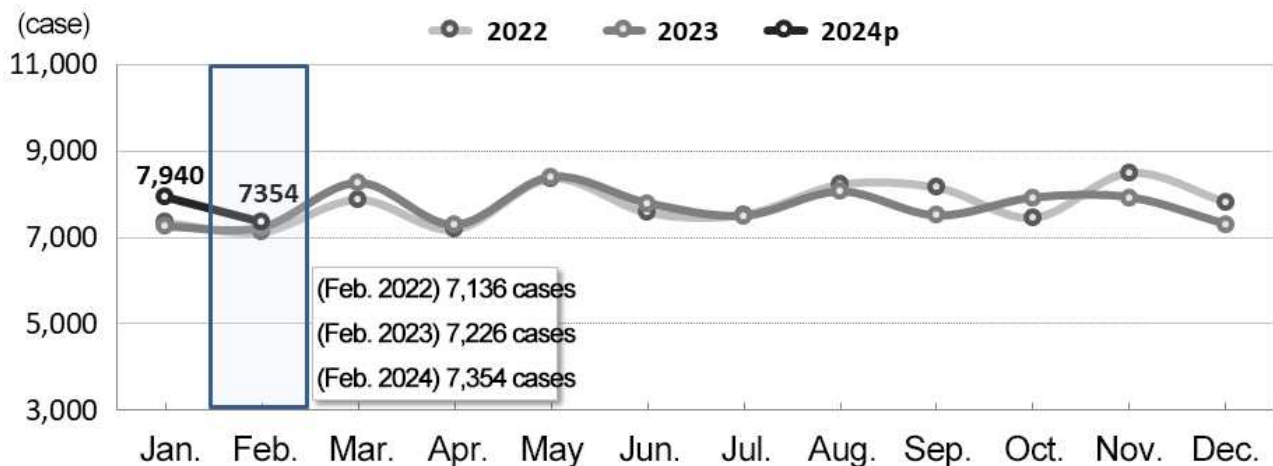

[Figure] Death by month

3. Marriage

- The number of marriages was 16,949 cases in February, which went down by 896 cases (-5.0%) year-on-year.

[Table] Number of marriages and percent changes

	2022	2023	2023			2024 ^P		
			Feb.	Jan. ~ Feb.	Dec.	Jan.	Feb.	Jan. ~ Feb.
Number of marriages (person)	191,690	193,657	17,845	35,768	17,582	20,008	16,949	36,957
Year-on-year percent change (%)	-0.4	1.0	16.6	19.0	-11.6	11.6	-5.0	3.3

[Figure] Marriage by month

4. Divorce

- The number of divorces was 7,354 cases in February, which grew by 128 cases (1.8%) year-on-year.

[Table] Number of divorces and percent changes

	2022	2023	2023			2024 ^P		
			Feb.	Jan. ~ Feb.	Dec.	Jan.	Feb.	Jan. ~ Feb.
Number of divorces (person)	93,232	92,394	7,226	14,475	7,299	7,940	7,354	15,294
Year-on-year percent change (%)	-8.3	-0.9	1.3	-0.1	-6.7	9.5	1.8	5.7

[Figure] Divorce by month

5. Natural increase

- The natural increase (Live births - Deaths) recorded a negative figure of -10,614 persons in February.

[Table] Natural increase

	2022	2023 ^P	2023 ^P			2024 ^P		
			Feb.	Jan. ~ Feb.	Dec.	Jan.	Feb.	Jan. ~ Feb.
Natural increase (person)	-123,753	-122,750	-7,338	-16,772	-16,088	-11,047	-10,614	-21,662

[Figure] Natural increase by month