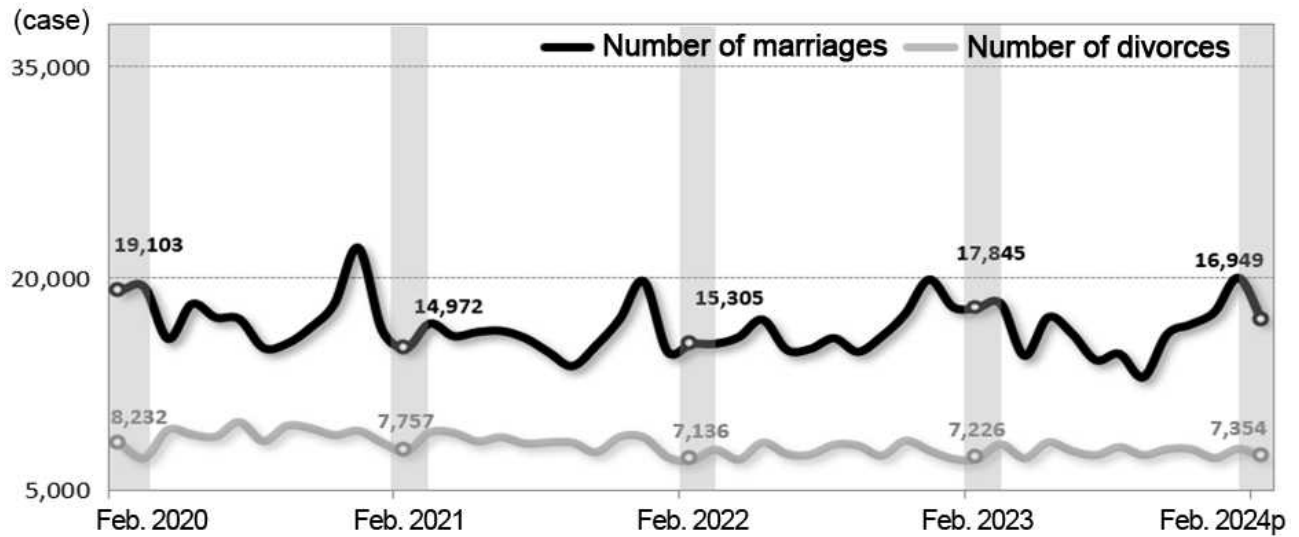

Vital Statistics in February 2024

- The number of live births was 19,362 persons in February, falling by 3.3% year-on-year.
- The number of deaths was 29,977 persons in February, going up by 9.6% year-on-year.
- The number of marriages was 16,949 cases in February, dropping by 5.0% year-on-year.
- The number of divorces was 7,354 cases in February, going up by 1.8% year-on-year.
- The natural increase (Live births - Deaths) marked a negative figure of -10,614 persons.

<Vital Statistics>

(Unit: person (case), person (case) per 1,000 population, %)

	Number of live births		Number of deaths		Natural increase		Number of marriages		Number of divorces	
	Number	Crude birth rate	Number	Crude death rate	Number	Natural increase rate	Number	Crude marriage rate	Number	Crude divorce rate
Feb. 2023 ^P	20,020	5.1	27,358	7.0	-7,338	-1.9	17,845	4.5	7,226	1.8
Feb. 2024^P	19,362	4.8	29,977	7.4	-10,614	-2.6	16,949	4.2	7,354	1.8
Change	-658	-0.3	2,619	0.4	-3,277	-0.8	-896	-0.4	128	-0.0
Percent change	-3.3	-	9.6	-	-	-	-5.0	-	1.8	-

<Trends in Vital Statistics>

- Live birth and death

◦ Marriage and divorce

1. Live birth

- The number of live births was 19,362 persons in February, which declined by 658 persons (-3.3%) year-on-year.

[Table] Number of live births and percent changes

	2022	2023 ^p	2023 ^p			2024 ^p		
			Feb.	Jan. ~ Feb.	Dec.	Jan.	Feb.	Jan. ~ Feb.
Number of live births (person)	249,186	229,970	20,020	43,250	16,253	21,442	19,362	40,805
Year-on-year percent change (%)	-4.4	-7.7	-3.3	-4.6	-3.8	-7.7	-3.3	-5.7