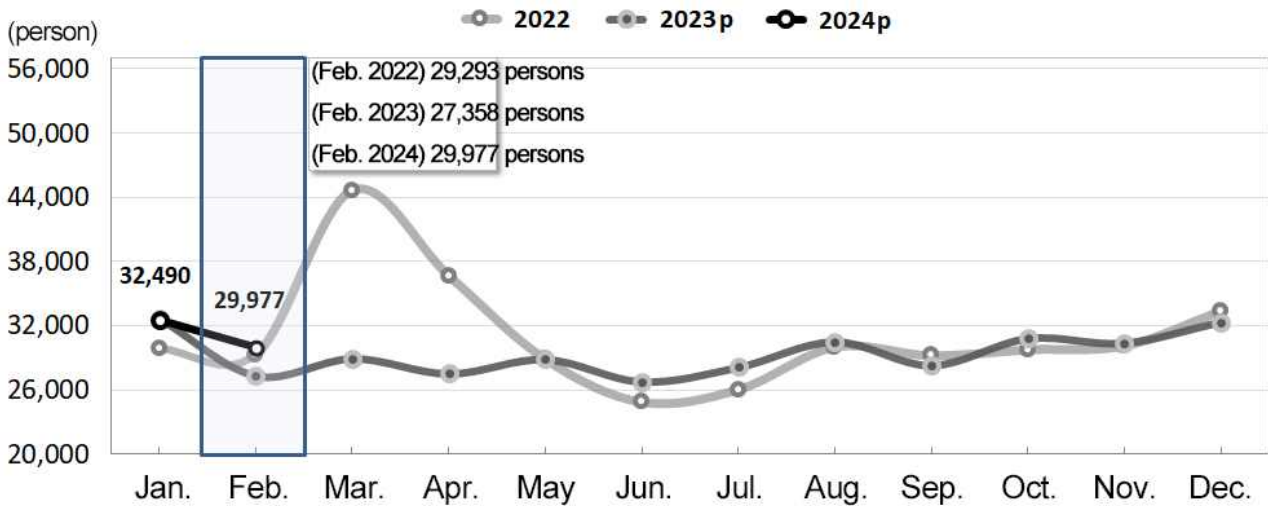

<Trends in Vital Statistics>

- Live birth and death

◦ Marriage and divorce

1. Live birth

- The number of live births was 19,362 persons in February, which declined by 658 persons (-3.3%) year-on-year.

[Table] Number of live births and percent changes

	2022	2023 ^p	2023 ^p			2024 ^p		
			Feb.	Jan. ~ Feb.	Dec.	Jan.	Feb.	Jan. ~ Feb.
Number of live births (person)	249,186	229,970	20,020	43,250	16,253	21,442	19,362	40,805
Year-on-year percent change (%)	-4.4	-7.7	-3.3	-4.6	-3.8	-7.7	-3.3	-5.7

[Figure] Live birth by month

2. Death

- The number of deaths was 29,977 persons in February, which rose by 2,619 persons (9.6%) year-on-year.

[Table] Number of deaths and percent change

	2022	2023 ^P	2023 ^P			2024 ^P		
			Feb.	Jan. ~ Feb.	Dec.	Jan.	Feb.	Jan. ~ Feb.
Number of deaths (person)	372,939	352,721	27,358	60,022	32,341	32,490	29,977	62,467
Year-on-year percent change (%)	17.4	-5.4	-6.6	1.5	-3.2	-0.5	9.6	4.1

[Figure] Death by month

3. Marriage

- The number of marriages was 16,949 cases in February, which went down by 896 cases (-5.0%) year-on-year.

[Table] Number of marriages and percent changes

	2022	2023	2023			2024 ^P		
			Feb.	Jan. ~ Feb.	Dec.	Jan.	Feb.	Jan. ~ Feb.
Number of marriages (person)	191,690	193,657	17,845	35,768	17,582	20,008	16,949	36,957
Year-on-year percent change (%)	-0.4	1.0	16.6	19.0	-11.6	11.6	-5.0	3.3