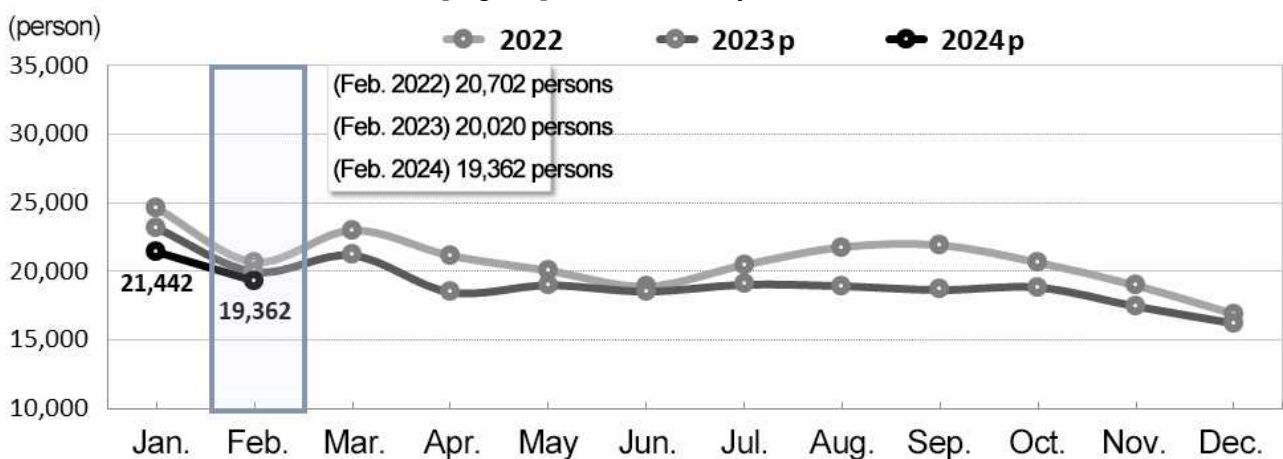

1. Live birth

- The number of live births was 19,362 persons in February, which declined by 658 persons (-3.3%) year-on-year.

[Table] Number of live births and percent changes

	2022	2023^p	2023^p			2024^p		
			Feb.	Jan. ~ Feb.	Dec.	Jan.	Feb.	Jan. ~ Feb.
Number of live births (person)	249,186	229,970	20,020	43,250	16,253	21,442	19,362	40,805
Year-on-year percent change (%)	-4.4	-7.7	-3.3	-4.6	-3.8	-7.7	-3.3	-5.7

[Figure] Live birth by month