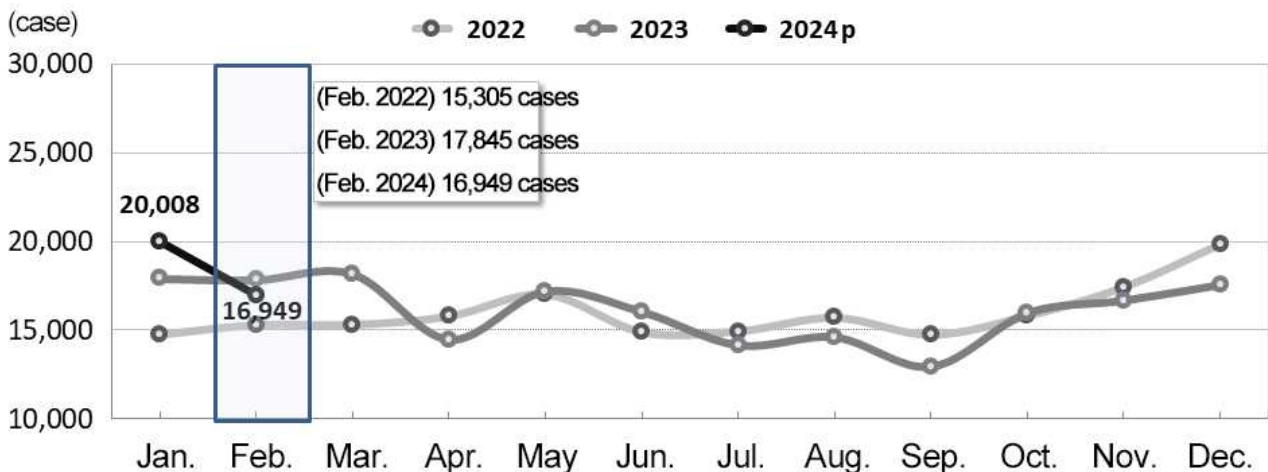

[Figure] Live birth by month

2. Death

- The number of deaths was 29,977 persons in February, which rose by 2,619 persons (9.6%) year-on-year.

[Table] Number of deaths and percent change

	2022	2023 ^P	2023 ^P			2024 ^P		
			Feb.	Jan. ~ Feb.	Dec.	Jan.	Feb.	Jan. ~ Feb.
Number of deaths (person)	372,939	352,721	27,358	60,022	32,341	32,490	29,977	62,467
Year-on-year percent change (%)	17.4	-5.4	-6.6	1.5	-3.2	-0.5	9.6	4.1

[Figure] Death by month

3. Marriage

- The number of marriages was 16,949 cases in February, which went down by 896 cases (-5.0%) year-on-year.

[Table] Number of marriages and percent changes

	2022	2023	2023			2024 ^P		
			Feb.	Jan. ~ Feb.	Dec.	Jan.	Feb.	Jan. ~ Feb.
Number of marriages (person)	191,690	193,657	17,845	35,768	17,582	20,008	16,949	36,957
Year-on-year percent change (%)	-0.4	1.0	16.6	19.0	-11.6	11.6	-5.0	3.3

[Figure] Marriage by month

4. Divorce

- The number of divorces was 7,354 cases in February, which grew by 128 cases (1.8%) year-on-year.

[Table] Number of divorces and percent changes

	2022	2023	2023			2024 ^P		
			Feb.	Jan. ~ Feb.	Dec.	Jan.	Feb.	Jan. ~ Feb.
Number of divorces (person)	93,232	92,394	7,226	14,475	7,299	7,940	7,354	15,294
Year-on-year percent change (%)	-8.3	-0.9	1.3	-0.1	-6.7	9.5	1.8	5.7

[Figure] Divorce by month

5. Natural increase

- The natural increase (Live births - Deaths) recorded a negative figure of -10,614 persons in February.

[Table] Natural increase

	2022	2023 ^P	2023 ^P			2024 ^P		
			Feb.	Jan. ~ Feb.	Dec.	Jan.	Feb.	Jan. ~ Feb.
Natural increase (person)	-123,753	-122,750	-7,338	-16,772	-16,088	-11,047	-10,614	-21,662