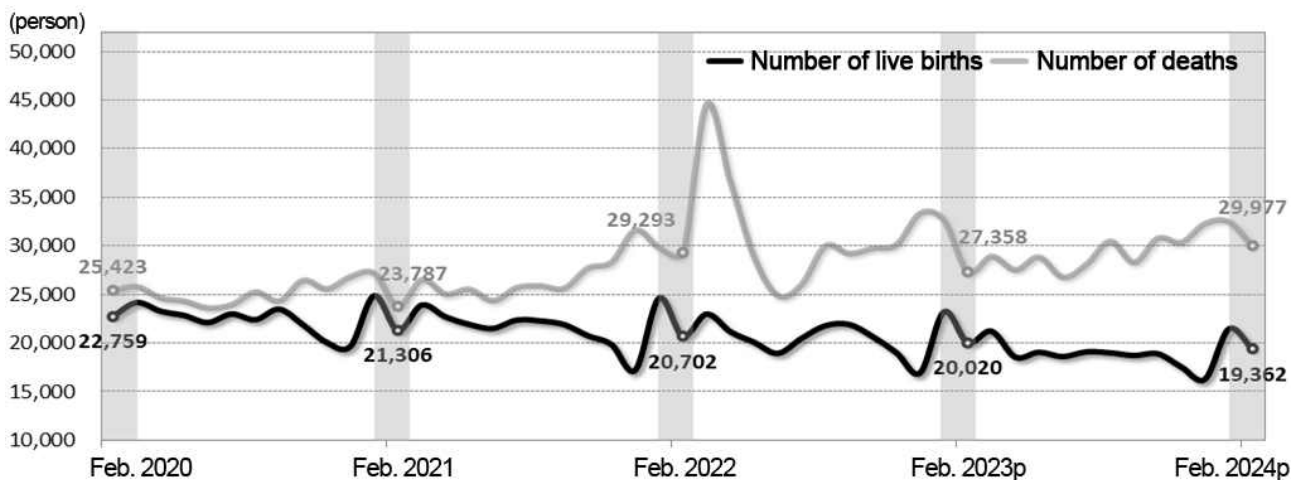

Statistics Korea

Press Release

다시, 대한민국!
새로운 국민의 나라

Embargo 12:00 P.M., Apr. 24, 2024 Embargo 8:30 A.M., Apr. 24, 2024

Vital Statistics in February 2024

Contact Division	Social Statistics Bureau Vital Statistics Division	Contact Person	Lim, Young-il	(042-481-2250)
------------------	---	----------------	---------------	----------------

Vital Statistics in February 2024

- The number of live births was 19,362 persons in February, falling by 3.3% year-on-year.
- The number of deaths was 29,977 persons in February, going up by 9.6% year-on-year.
- The number of marriages was 16,949 cases in February, dropping by 5.0% year-on-year.
- The number of divorces was 7,354 cases in February, going up by 1.8% year-on-year.
- The natural increase (Live births - Deaths) marked a negative figure of -10,614 persons.

<Vital Statistics>

(Unit: person (case), person (case) per 1,000 population, %)

	Number of live births		Number of deaths		Natural increase		Number of marriages		Number of divorces	
	Number	Crude birth rate	Number	Crude death rate	Number	Natural increase rate	Number	Crude marriage rate	Number	Crude divorce rate
Feb. 2023 ^P	20,020	5.1	27,358	7.0	-7,338	-1.9	17,845	4.5	7,226	1.8
Feb. 2024^P	19,362	4.8	29,977	7.4	-10,614	-2.6	16,949	4.2	7,354	1.8
Change	-658	-0.3	2,619	0.4	-3,277	-0.8	-896	-0.4	128	-0.0
Percent change	-3.3	-	9.6	-	-	-	-5.0	-	1.8	-

<Trends in Vital Statistics>

- Live birth and death

◦ Marriage and divorce

1. Live birth

- The number of live births was 19,362 persons in February, which declined by 658 persons (-3.3%) year-on-year.

[Table] Number of live births and percent changes